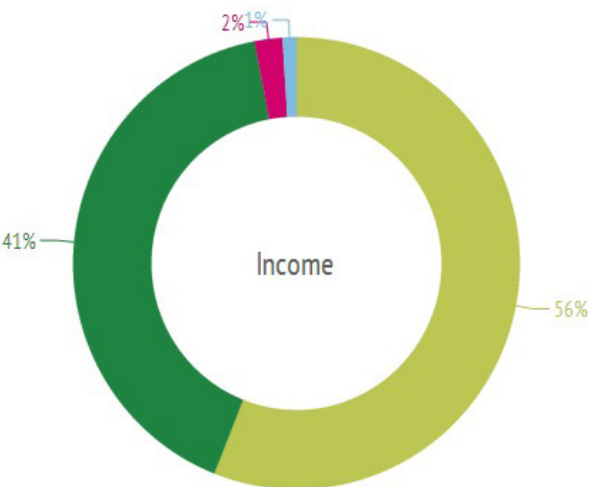

BOARD 2013 - 2014

Francesca Marzari
Drena McCormack
Barbara Bell
Gillian Calder
Parvinder Hardwick
Clea F. Parfitt
Amber Prince
Nina Purewal
Catalina Rodriguez
Zara Suleman
Mia Taghhizadeh
Paige Thombs

STAFF 2013 - 2014

Kasari Govender, **Executive Director**
Laura Track, **Legal Director**
Stephanie Sersli, **Dir Comms and Development**
Shahnaz Rahman, **Mgr Community Outreach**
Sharon Xia, **Database Mgr and Event Coord'r**
Chrissie Arnold, **Education Manager**
Isabel Krupp, **Youth Program Coordinator**
Mahbuba Ergasheva, **Office Coordinator**

INTERNS

Renee Bellefeuille
Adrian Chang
Sally Chang
Gabrielle Clark
Brittany Durrant
Ranvir Gill
Sarah Koh
Chloe Lawson
Joey Levesque
Sheryl Li
Krystal Lilloco-Ouachour
Alexandra Mullins
Courtney Northrup
Kas Pavanantharajah
Chloe Rolvink
Kiran Sidhu
Angelina Soo

VOLUNTEERS