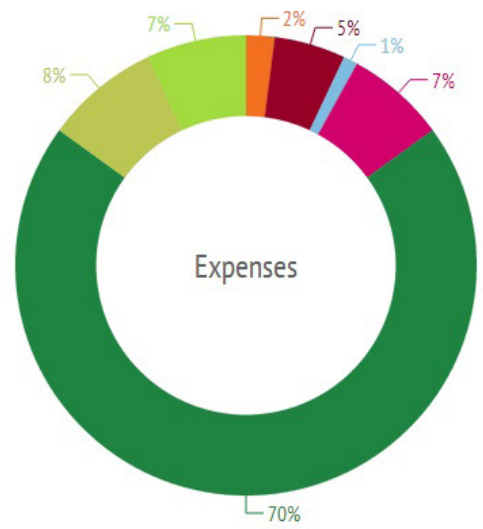

EXPENDITURES

Grant Fundraising Endowment & Interests Education Fees

Accounting & Audit Office & Equipment Governance Fundraising Staff & Contractors Rent Other Program Costs