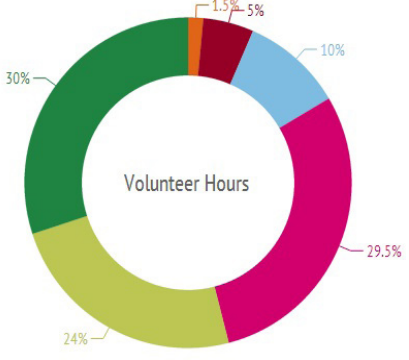

REVENUE

EXPENDITURES

Grant Fundraising Endowment & Interests Education Fees

Accounting & Audit Office & Equipment Governance Fundraising Staff & Contractors Rent Other Program Costs

VOLUNTEER HOURS

Admin Board of Directors Legal Public Legal Education Development Communication