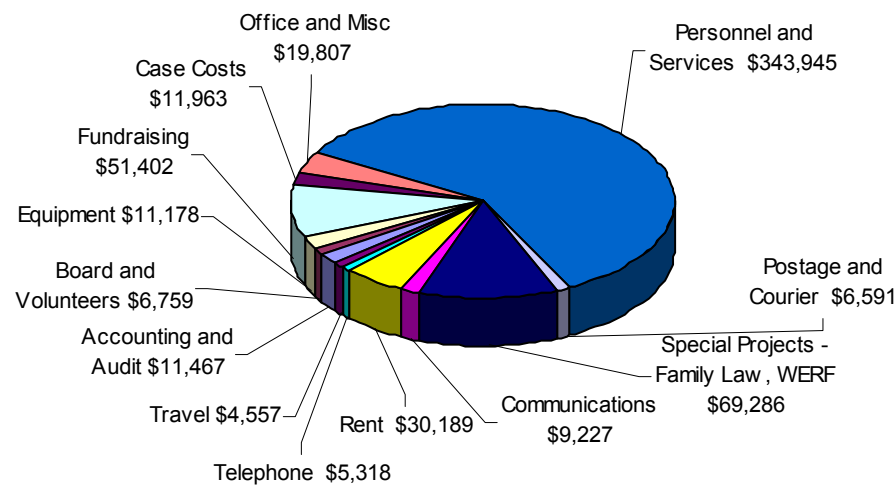

Expenses at West Coast LEAF 2008-09