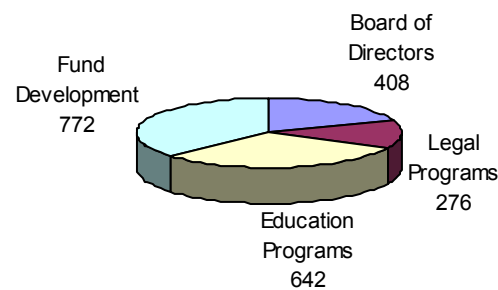

Volunteer Hours Contributed to West Coast LEAF 2008-2009 Total value: est $188,000

VOLUNTEERS 2008-09

Amanda Winters	Amy Hsu	Caitlin Harris	Daria Capostagno	Karin Yeung	Preetpal Bhamra
Aamna Afsar	Angela Contreras Chavez	Candance Louie	Darlene Marzari	Kas Pavanantharajah	Priscilla Luk
Adam James	Angela Crimeni	Carla Lewis	Dia Montgomery	Kate Campbell	Rachel Bybee
Agnes Fallon	Annun Mutti	Carmen Cheung	Dominique Roelants	Kate Kovaleva	Raquel Park
Agnes Huang	Avigail Eisenberg	Carol Reardon	Drena McCormack	Kathryn Sainty	Rose Keates
Allison Lepp	Barbara Bell	Catalina Rodriguez	Elena Kusaka	Kazuho Yamamoto	Roz Currie
Amanda James	Bev Gallagher	Catherine Evans	Emad Manshouri	Laura Jeffries	Samantha Simpson
Amanda MacGregor	Brittany Wong	Cathie Boies Parker	Erin Murphy Fries	Leah Pence	Sara Eftekharzadeh
		Claire Immega	Farnaz Riahi-Nejad	Leslie Muir	Susan Bazilli
		Clea Parfitt	Fereshteh Ghadyani	Lia Haleem	Tina Parbhakar
		Crystal Reinitz	Francesca Kelly	Linda Thiessen	Tracy Duong
			Goldie Leoppy	Lindsay Clark	Trang Nguyen
			Hadas Levy	Lindsay Waddell	Warda Negyal
			Heather Fussell	Lucy Jin	Zoe Welch
			Ian Hardie	Magnolia Villalobos	
			Irene Lai	Manjot Cheema	
			Jade Vo	Marla Gilsig	
			Jaime Sarophim	Maryanne Ma	
			Jennie Milligan	Melanie Adair Magnusson	
			Jessica Burke	Melanie Perez	
			Joanna Birenbaum	Melina Buckley	
			Jodie Gauthier	Mia Taghizadeh	
			Judith Boer	Monica Monroy	
			Judith Lee	Natasha Allen	
			Kaitlin Frost-Gill	Nina Purewal	

555 - 409 Granville St
Vancouver BC
V6C 1T2
604 684 8772
Fax 604 684 1543
Toll Free 1 866 737 7716
www.westcoastleaf.org
info@westcoastleaf.org