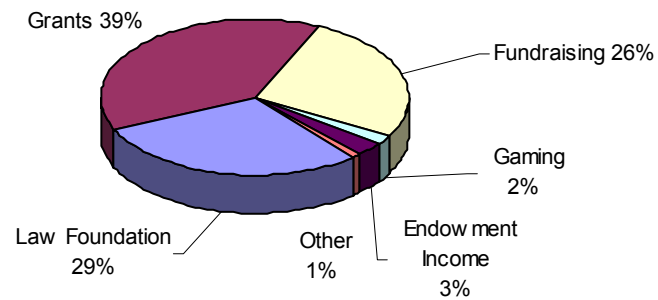

STATEMENT OF OPERATIONS

West Coast LEAF Revenue 2008-09

BOARD 2008-09

- Barbara Bell (Treasurer)
- Pam Bhatti
- Karey Brooks (VP External)
- Michelle Hassen
- Michelle Hopkins
- Nitya Iyer (VP Internal)
- Rosanne Kyle
- Signy Madden
- Francesca Marzari
- Jan O'Brien
- Mary Salaysay
- Farnaz Riahi-Nejad
- Allison Wolf